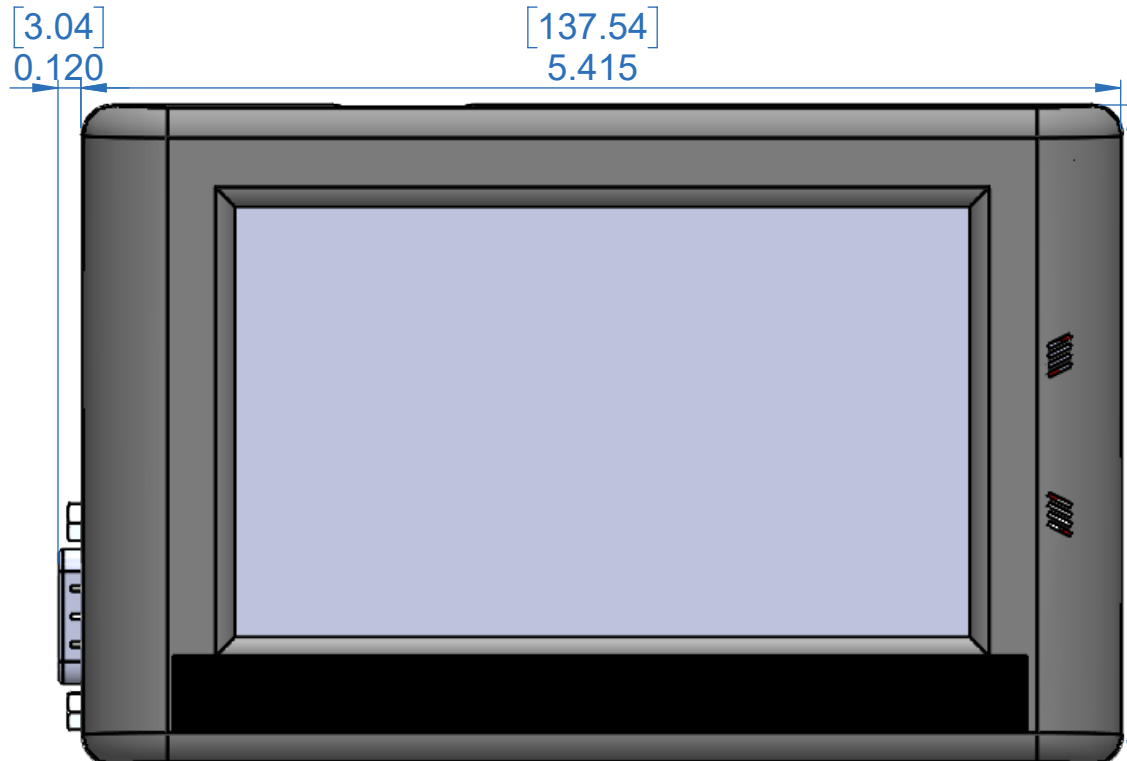

4

3

2

1

B

B

A

A

INTREPID CONTROL SYSTEMS
WWW.INTREPIDCS.COM

PRODUCT DIMENSION
SCALE - 1:1
TOLERANCES - 0.010"(.255MM)
WEIGHT - 0.20LBS(90.7g)

VividCAN

5

4

4

3

3

2

1

2

1