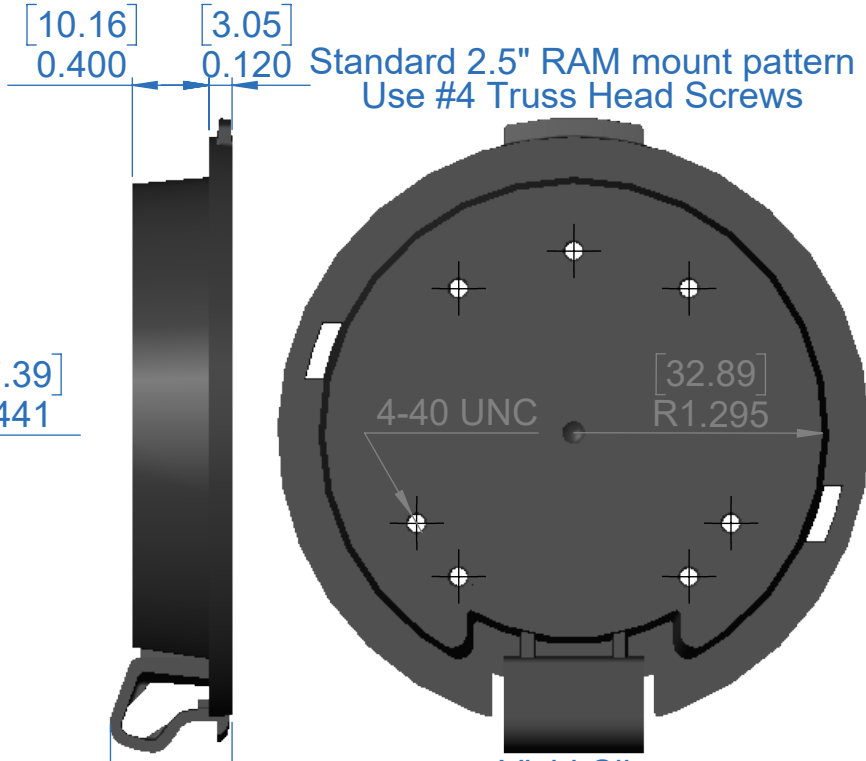

4

3

2

1

B

B

A

A

INTREPID CONTROL SYSTEMS
WWW.INTREPIDCS.COM

PRODUCT DIMENSION
SCALE - 1:1
TOLERANCES - 0.010"(.255MM)
WEIGHT - 0.20LBS(90.7g)

VividCAN

5

4

4

3

3

2

1

2

1