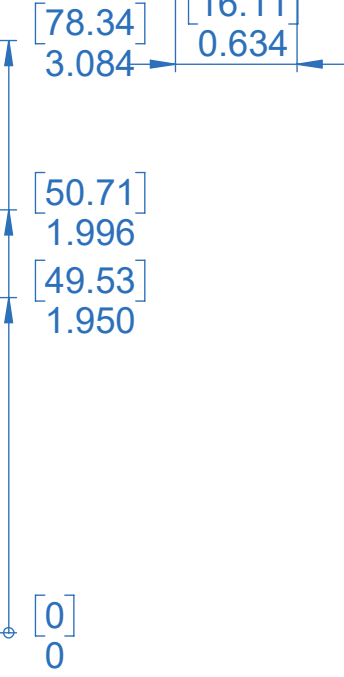

4

3

2

1

B

B

A

A

INTREPID CONTROL SYSTEMS  
 WWW.INTREPIDCS.COM

PRODUCT DIMENSION  
 SCALE - 1:1  
 TOLERANCES - 0.010"(.255MM)  
 WEIGHT - 0.20LBS(90.7g)