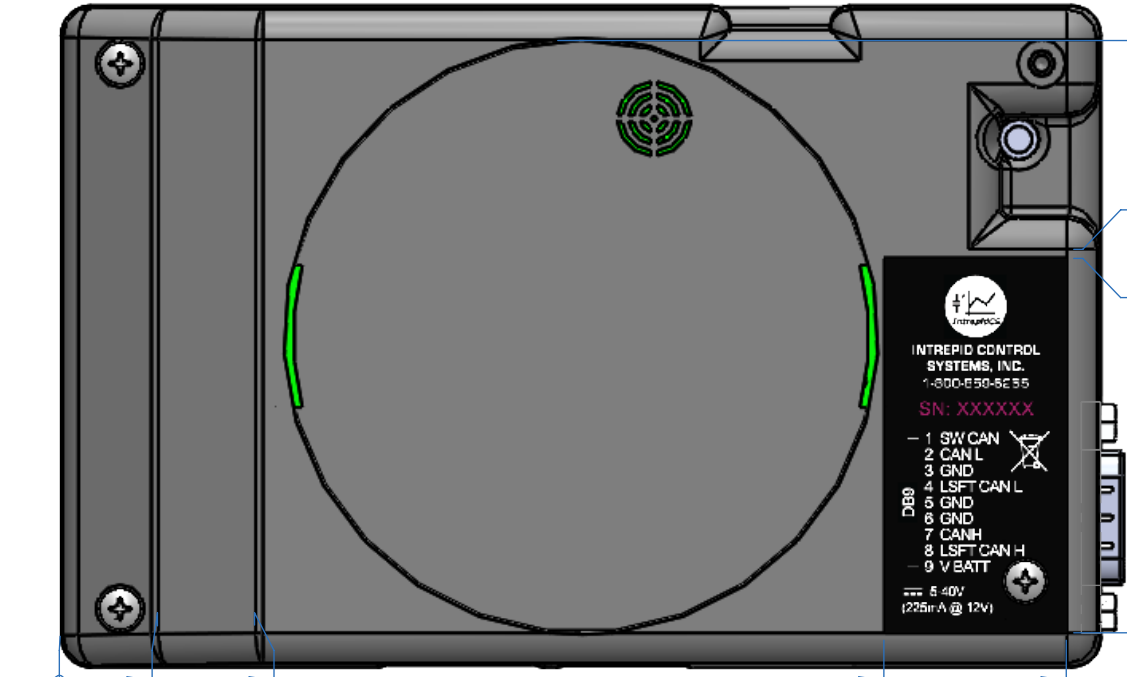

4

3

2

1

B

B

A

A

INTREPID CONTROL SYSTEMS
WWW.INTREPIDCS.COM

PRODUCT DIMENSION
SCALE - 1:1
TOLERANCES - 0.010"(.255MM)
WEIGHT - 0.20LBS(90.7g)

VividCAN

5

4

4

3

3

2

1

2

1